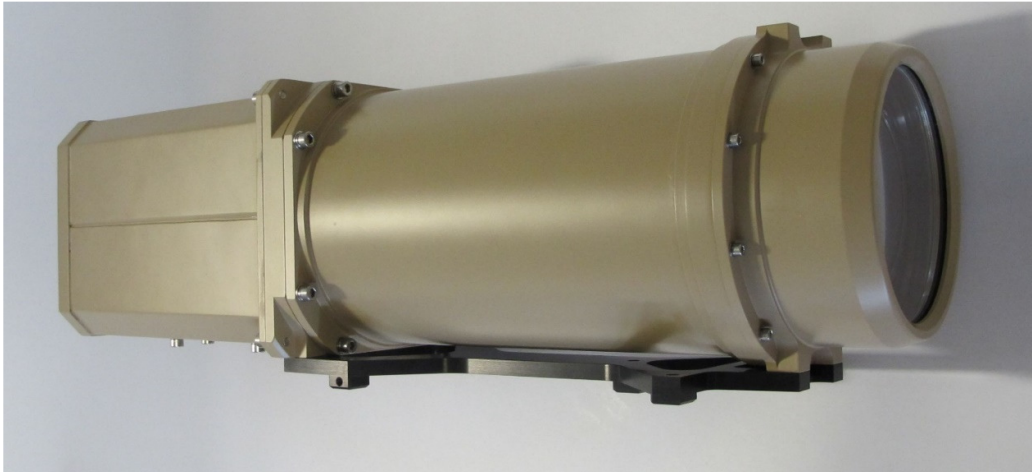

Description

Beck Optronic Solutions offers a high-performance ruggedised zoom lens suitable for long range surveillance and border security. Key features in addition to the normal zoom facility include: two range convertors; apochromatically corrected to work over the 400 nm – 1050 nm spectrum to give very high performance at low light levels; extended image field to provide field of view scanning; the whole system is fully automated for remote control.

The system is built to appropriate Mil-SPEC standards and can be customised to meet specific requirements.

Specification

Focal Length	150 mm to 600 mm, 210 mm to 840 mm 300 mm to 1200 mm, 500 mm to 2000 mm 150 mm to 1200 mm with switchable range extenders
F/#	F/5.6 at 600 mm, F/7.8 at 840 mm F/11.2 at 1200 mm, F/18.7 at 2000 mm
Image size	36 mm diagonal (16 mm diameter for 500 mm to 2000 mm version)
Spectral correction	400 nm to 1.05 µm
Focus range	50 m to infinity
Zoom speed	≤5 seconds 150 mm to 600mm, 210 mm to 840 mm, 300 mm to 1200 mm, 500 mm to 2000 mm or 150 mm to 1200 mm
Focus speed	≤5 seconds 50 m to infinity
Boresight retention	≤±/-0.1mrad
Operating/storage temperature range	-20°C to +70°C
Mass	6 kg
Working voltage	12 V DC main board, 8V DC motors
Power requirements	0.75 A maximum
Vibration	Tracked vehicle, MIL-STD-810G, method 514.6
Shock	Transportation: 3 shocks in each direction, 25 g @ 6 ms
Dimensions	431 mm x 135 mm diameter